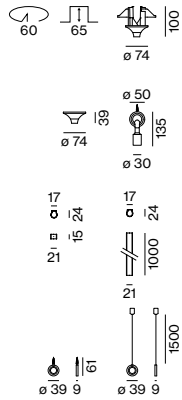

dust and insect protection (IP40)

360° light emitting

Order options

COLOUR TEMPERATURE	☐☐
3000K	5
4000K	6

CONTROL	⬆️⬆️
non DIM	1
DALI	3

LENGTH	L
1000 mm	1
2000 mm	2
3000 mm	3
4000 mm	4
6000 mm	6
8000 mm	8
10000 mm	0

MATERIAL COLOUR	☑️
○ traffic white RAL 9016	7
● jet black RAL 9005	8

JANE semi-recessed / surface / suspended

LUMINAIRE

SYSTEM POWER	COLOUR TEMP.	LUMINOUS FLUX	ORDER CODE
14.4W/m	3000K	812lm/m	0 5 8 - 6 5 1 L :: 1 0
	4000K	1000lm/m	

Mounting accessories

MOUNTING ACCESSORIES

TYPE	L-W-H (mm)	ORDER CODE
1 mounting set recessed	∅ 74-100	0 5 8 - 6 5 9 0 2 1 ☑️
2 mounting set surface	∅ 74-39	0 5 8 - 6 5 9 1 0 1 ☑️
3 mounting set suspended	∅ 50/30-135	0 5 8 - 6 5 9 2 0 1 ☑️
4 clip surface (transparent)	15-21-24	0 5 8 - 6 5 9 1 4 1 0
5 channel surface (transparent)	1000-21-24	0 5 8 - 6 5 9 1 1 1 0
6 mounting ring surface	∅ 39-9-61	0 5 8 - 6 5 9 1 6 1 ☑️
7 mounting ring suspended	∅ 39-9	0 5 8 - 6 5 9 2 6 1 ☑️

2 POWER SUPPLY SURFACE 220-240 V AC, 48V, 50-60Hz			
TYPE	L-∅ (mm)	ORDER CODE	
100 W surface ☐ PC II	584-∅40	0 5 8 - 6 5 9 1 2 ☑️☑️	
150 W surface ☐ PC II	584-∅40	0 5 8 - 6 5 9 1 3 ☑️☑️	

3 POWER SUPPLY SUSPENDED 220-240 V AC, 48V, 50-60Hz			
TYPE	L-∅ (mm)	ORDER CODE	
100 W suspended ☐ PC II	639-∅40	0 5 8 - 6 5 9 2 2 ☑️☑️	
150 W suspended ☐ PC II	639-∅40	0 5 8 - 6 5 9 2 3 ☑️☑️	
incl. ceiling canopy and 2000mm power cable			