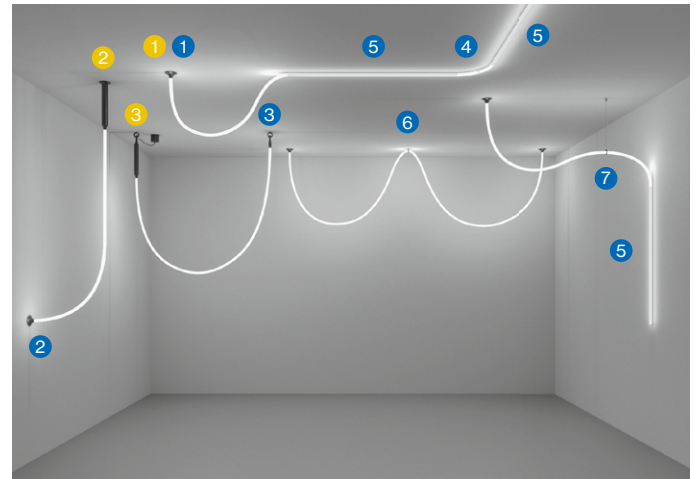

reddot winner 2020

JANE

semi-recessed / surface / suspended

EN Highly flexible light rope made of food grade silicone for creative and decorative design; extremely slim design (only 18 mm diameter); for wall-/ceiling surface mounting or suspended mounting (cable suspension, height adjustment without tools); completely homogeneously illuminated, matt surface; 360° light emission; energy-efficient LEDs with very good colour rendering; optionally with external converter for ceiling installation or suspended in combination with the light rope (available as an accessory)

II Cavo luminoso altamente flessibile in silicone alimentare per un design creativo e decorativo; forma estremamente sottile (solo 18 mm di diametro); per montaggio a parete/soffitto o per montaggio a sospensione (cavo di sospensione, regolazione in altezza senza attrezzi); superficie opaca con illuminazione assolutamente omogenea; emissione a 360°; LED ad efficienza energetica con elevata resa cromatica; a scelta convertitore esterno per installazione a soffitto o a sospensione in combinazione con il cavo luminoso (disponibile come accessorio)

MATERIAL COLOUR	☑️
○ traffic white RAL 9016	7
● jet black RAL 9005	8

JANE semi-recessed / surface / suspended

LUMINAIRE

SYSTEM POWER	COLOUR TEMP.	LUMINOUS FLUX	ORDER CODE
14.4W/m	3000K	812lm/m	0 5 8 - 6 5 1 L :: 1 0
	4000K	1000lm/m	

Mounting accessories

MOUNTING ACCESSORIES

TYPE	L-W-H (mm)	ORDER CODE
1 mounting set recessed	∅ 74-100	0 5 8 - 6 5 9 0 2 1 ☑️
2 mounting set surface	∅ 74-39	0 5 8 - 6 5 9 1 0 1 ☑️
3 mounting set suspended	∅ 50/30-135	0 5 8 - 6 5 9 2 0 1 ☑️
4 clip surface (transparent)	15-21-24	0 5 8 - 6 5 9 1 4 1 0
5 channel surface (transparent)	1000-21-24	0 5 8 - 6 5 9 1 1 1 0
6 mounting ring surface	∅ 39-9-61	0 5 8 - 6 5 9 1 6 1 ☑️
7 mounting ring suspended	∅ 39-9	0 5 8 - 6 5 9 2 6 1 ☑️