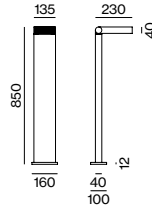

non DIM

MATERIAL COLOUR

dark grey

Options on request

COLOR RENDERING INDEX

CRI ≥ 90 (35W)

STREAMCUT bollard

35W version available from Q3/2021

IP65 ASYMMETRIC

SYSTEM POWER	COLOUR TEMP.	LUMINOUS FLUX	ORDER CODE
14W	3000K	1120lm	0 8 8 - 2 8 1 5 1 D A
35W	3000K	2500lm	0 8 8 - 2 8 4 5 1 D A

Illumination example

STREAMCUT bollard (14W, 3 luminaires)
Distance between luminaires: 4.30m

Accessory

ANCHORAGE UNIT

TYPE	L·W·H (mm)	ORDER CODE
anchorage unit	84-32-590	0 8 8 - 2 8 9 3 1 1 0