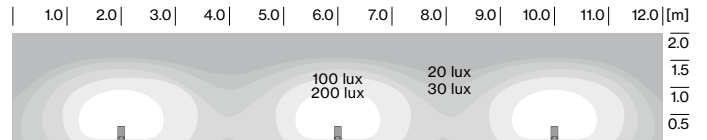

non DIM

MATERIAL COLOUR

dark grey

Options on request

COLOR RENDERING INDEX

CRI ≥ 90 (35W)

STREAMCUT bollard

35W version available from Q3/2021

IP65 ASYMMETRIC

SYSTEM POWER	COLOUR TEMP.	LUMINOUS FLUX	ORDER CODE
14W	3000K	1120lm	0 8 8 - 2 8 1 5 1 D A
35W	3000K	2500lm	0 8 8 - 2 8 4 5 1 D A

Illumination example

STREAMCUT bollard (14W, 3 luminaires)
Distance between luminaires: 4.30m