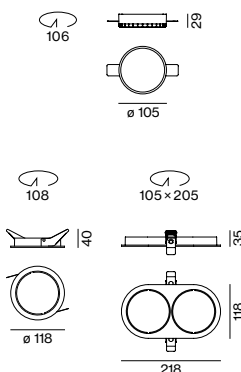

Order options

COLOUR TEMPERATURE	
3000K	0
3500K	2
4000K	1

CONTROL

non DIM
DALI-2

INSET COLOUR

☐ traffic white RAL 9016 (UGR_{≤22})	7
☒ jet black RAL 9005 (UGR_{≤16})	8

BEAM ANGLE

spot 17°	S
medium 28°	M
flood 38°	F

Options on request

COLOUR TEMPERATURE

2700K

INSET COLOUR

☒ grey aluminium RAL 9007

MOUNTING SET COLOUR

☒ grey aluminium RAL 9007

TWIST 100 recessed

HIGH EFFICIENCY

INSET POWER	LUMINOUS FLUX	ORDER CODE
22.7 W 650 mA	3200 lm	048-11211111

Mounting accessories

TRIMLESS MOUNTING SET

for installation in plasterboard ceilings 12.5/15/25 mm

COLOUR	ORDER CODE
☐ traffic white RAL 9016	048-2796117

MOUNTING SET WITH TRIM for intermediate ceilings 2-25 mm

TYPE	COLOUR	ORDER CODE
1 lamp	☐ traffic white RAL9016	048-2796317
	☒ jet black RAL 9005	048-2796318
2 lamps*	☐ traffic white RAL9016	048-2798317
	☒ jet black RAL 9005	048-2798318

*do not use in combination with optical accessories

Electrical accessories

POWER SUPPLY 220-240 V AC, 50-60 Hz, PC II

TYPE	EFFICIENCY	L-W-H (mm)	ORDER CODE
650 mA | non DIM	η 88 %	143-43-30	002-90780
650 mA | DALI-2	η 86 %	143-43-30	002-90789

THROUGH WIRING CONNECTION BOX

TYPE	L-W-H (mm)	ORDER CODE
non DIM cable ø4-12mm	105-58-30	005-2531110
DALI cable ø4-12mm	105-58-30	005-2551110

Optical accessories

LENS AND HONEYCOMB LOUVER

TYPE	Ø-H (mm)	ORDER CODE
linear prismatic lens	75-9	080-6402110P
honeycomb louver	75-9	080-6401118

SNOOT

TYPE	Ø-H (mm)	ORDER CODE
short	66-23	080-6403118
medium	66-38	080-6403218
angle	66-38	080-6403318

2 optical accessories can be combined

INSET POWER is the current consumption excluding any ballast
LUMINOUS FLUX value calculated for 4000K, CRI ≥ 90, colour white, reflector medium 3000K -1,5%, 3500K -0.5%