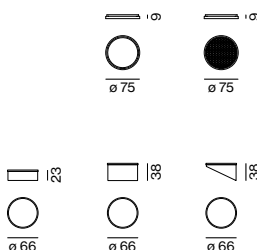

THROUGH WIRING CONNECTION BOX

TYPE	L-W-H (mm)	ORDER CODE
non DIM cable ø4-12mm	105-58-30	005-2531110
DALI cable ø4-12mm	105-58-30	005-2551110

Optical accessories

LENS AND HONEYCOMB LOUVER

TYPE	Ø-H (mm)	ORDER CODE
linear prismatic lens	75-9	080-6402110P
honeycomb louver	75-9	080-6401118

SNOOT

TYPE	Ø-H (mm)	ORDER CODE
short	66-23	080-6403118
medium	66-38	080-6403218
angle	66-38	080-6403318

2 optical accessories can be combined

INSET POWER is the current consumption excluding any ballast
LUMINOUS FLUX value calculated for 4000K, CRI ≥ 90, colour white, reflector medium 3000K -1,5%, 3500K -0.5%