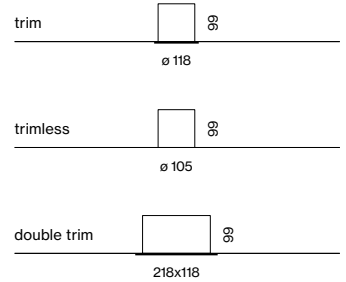

Types

Colours

Light distributions