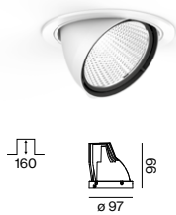

BEAM ANGLE

spot 17°	S
medium 28°	M
flood 38°	F

Options on request

COLOUR TEMPERATURE

2700K

INSET COLOUR

<input checked="" type="radio"/> grey aluminium RAL 9007
--

MOUNTING SET COLOUR

<input checked="" type="radio"/> grey aluminium RAL 9007
--

TWIST 100 recessed

HIGH EFFICIENCY

INSET POWER	LUMINOUS FLUX	ORDER CODE
22.7 W 650 mA	3200 lm	048-11211111

Mounting accessories

TRIMLESS MOUNTING SET